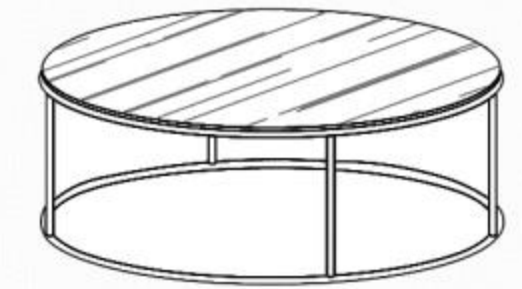

## coffee table (marble)

size	39" Ø x 13"
color	marble top
packaging details	
# of boxes	1
qty. / box	1
box size	40" x 40" x 14"
gw	46 kg
nw	43 kg
cuft	13
cbm	0.37

## end table (marble)

size	18" Ø x 20"
color	marble top
packaging details	
# of boxes	1
qty. / box	1
box size	19" x 19" x 20"
gw	14 kg
nw	11 kg
cuft	4
cbm	0.11

## coffee table, end table

technical details  
polished stainless steel legs

COFFEE TABLE

END TABLE