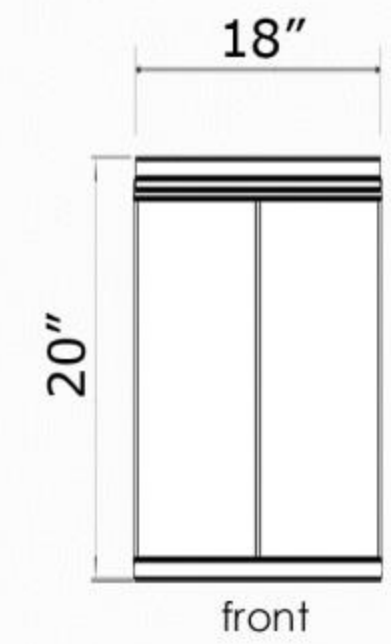

COFFEE TABLE