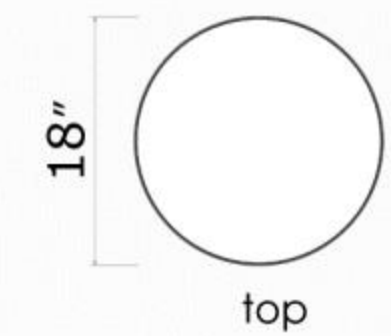

Elysee

coffee table (marble)

size	39" Ø x 13"
color	marble top
packaging details	
# of boxes	1
qty. / box	1
box size	40" x 40" x 14"
gw	46 kg
nw	43 kg
cuft	13
cbm	0.37

end table (marble)

size	18" Ø x 20"
color	marble top
packaging details	
# of boxes	1
qty. / box	1
box size	19" x 19" x 20"
gw	14 kg
nw	11 kg
cuft	4
cbm	0.11

coffee table, end table

technical details
polished stainless steel legs

END TABLE