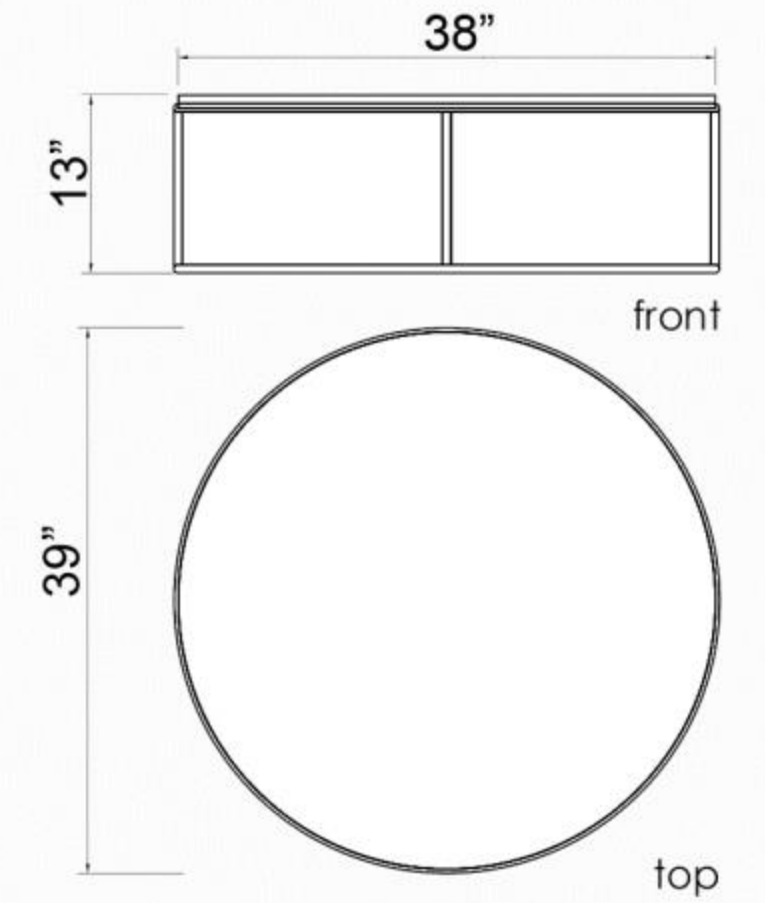

Elysee

coffee table (marble)

size	39" Ø x 13"
color	marble top
packaging details	
# of boxes	1
qty. / box	1
box size	40" x 40" x 14"
gw	46 kg
nw	43 kg
cuft	13
cbm	0.37

end table (marble)

size	18" Ø x 20"
color	marble top
packaging details	
# of boxes	1
qty. / box	1
box size	19" x 19" x 20"
gw	14 kg
nw	11 kg
cuft	4
cbm	0.11

coffee table, end table

technical details
polished stainless steel legs