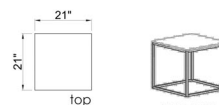

# of boxes	2
qty. / box	1
box size 1	58" x 30" x 2"
box size 2	57" x 29" x 15"
gw	68 kg
nw	60 kg
cuft	17
cbm	0.49

end table

size

21" x 21" x 19"

packaging details

# of boxes	2
qty. / box	1
box size 1	32" x 32" x 2"
box size 2	31" x 31" x 15"
gw	42 kg
nw	36 kg
cuft	10
cbm	0.28

sofa table

size

48" x 16" x 30"

packaging details

# of boxes	2
qty. / box	1
box size 1	50" x 19" x 2"
box size 2	49" x 17" x 30"
gw	42 kg
nw	35 kg
cuft	16
cbm	0.44

COFFEE TABLE (SQUARE)

COFFEE TABLE (RECTANGULAR)

SOFA TABLE

END TABLE