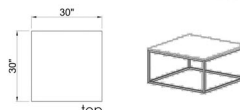

# of boxes	2
qty. / box	1
box size 1	58" x 30" x 2"
box size 2	57" x 29" x 15"
gw	68 kg
nw	60 kg
cuft	17
cbm	0.49

end table

size

21" x 21" x 19"

packaging details

coffee table square

size

30" x 30" x 15"

packaging details

# of boxes	2
qty. / box	1
box size 1	32" x 32" x 2"
box size 2	31" x 31" x 15"
gw	42 kg
nw	36 kg
cuft	10
cbm	0.28

sofa table

size

48" x 16" x 30"

packaging details

# of boxes	2
qty. / box	1
box size 1	50" x 19" x 2"
box size 2	49" x 17" x 30"
gw	42 kg
nw	35 kg
cuft	16
cbm	0.44

COFFEE TABLE (SQUARE)

COFFEE TABLE (RECTANGULAR)

SOFA TABLE

END TABLE