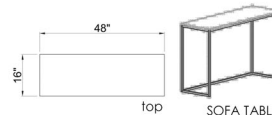

# of boxes	2
qty. / box	1
box size 1	58" x 30" x 2"
box size 2	57" x 29" x 15"
gw	68 kg
nw	60 kg
cuft	17
cbm	0.49

end table

size

21" x 21" x 19"

packaging details

# of boxes	1
qty. / box	1
box size 1	23" x 23" x 2"
box size 2	22" x 22" x 19"
gw	25 kg
nw	20 kg
cuft	6
cbm	0.17

coffee rect, square, end, sofa table

color

marble top

technical details

- polished stainless steel base
- 15mm thick marble top

# of boxes	2
qty. / box	1
box size 1	32" x 32" x 2"
box size 2	31" x 31" x 15"
gw	42 kg
nw	36 kg
cuft	10
cbm	0.28

sofa table

size

48" x 16" x 30"

packaging details

# of boxes	2
qty. / box	1
box size 1	50" x 19" x 2"
box size 2	49" x 17" x 30"
gw	42 kg
nw	35 kg
cuft	16
cbm	0.44

COFFEE TABLE (SQUARE)

COFFEE TABLE (RECTANGULAR)

SOFA TABLE

END TABLE