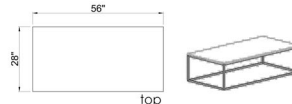

# of boxes	2
qty. / box	1
box size 1	58" x 30" x 2"
box size 2	57" x 29" x 15"
gw	68 kg
nw	60 kg
cuft	17
cbm	0.49

end table

size

21" x 21" x 19"

packaging details

coffee table square

size

30" x 30" x 15"

packaging details

# of boxes	2
qty. / box	1
box size 1	32" x 32" x 2"
box size 2	31" x 31" x 15"
gw	42 kg
nw	36 kg
cuft	10
cbm	0.28

sofa table

size

48" x 16" x 30"

packaging details

# of boxes	2
qty. / box	1
box size 1	50" x 19" x 2"
box size 2	49" x 17" x 30"
gw	42 kg
nw	35 kg
cuft	16
cbm	0.44

COFFEE TABLE (SQUARE)

COFFEE TABLE (RECTANGULAR)

SOFA TABLE

END TABLE