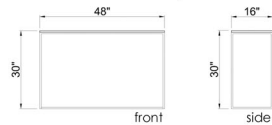

# of boxes	2
qty. / box	1
box size 1	58" x 30" x 2"
box size 2	57" x 29" x 15"
gw	68 kg
nw	60 kg
cuft	17
cbm	0.49

end table

size

21" x 21" x 19"

packaging details

# of boxes	1
qty. / box	1
box size 1	23" x 23" x 2"
box size 2	22" x 22" x 19"
gw	25 kg
nw	20 kg
cuft	6
cbm	0.17

coffee rect, square, end, sofa table

color

marble top

technical details

- polished stainless steel base
- 15mm thick marble top

# of boxes	2
qty. / box	1
box size 1	32" x 32" x 2"
box size 2	31" x 31" x 15"
gw	42 kg
nw	36 kg
cuft	10
cbm	0.28

sofa table

size

48" x 16" x 30"

packaging details

# of boxes	2
qty. / box	1
box size 1	50" x 19" x 2"
box size 2	49" x 17" x 30"
gw	42 kg
nw	35 kg
cuft	16
cbm	0.44

COFFEE TABLE (SQUARE)

COFFEE TABLE (RECTANGULAR)

SOFA TABLE

END TABLE